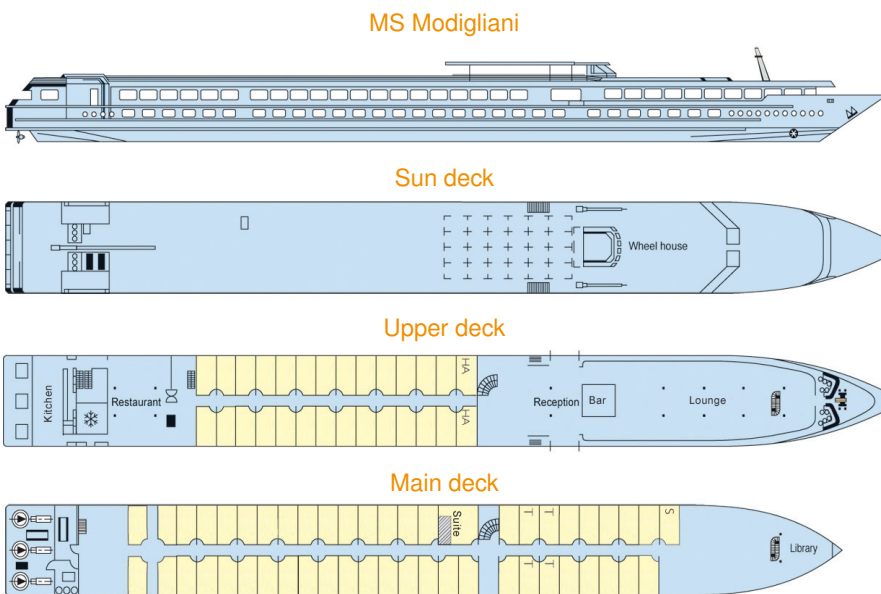

## MS Modigliani - Standard (4-anchor)

**MS Modigliani** sails on the Rhine.

**Built :** 2001  
**Length :** 110 m long  
**Width :** 11,40 m wide  
**Cabins :** 78 cabins  
**Passengers :** 160 passengers  
**Facilities :** lounge-bar with a dance floor - bar - dining room - large sundeck with deckchairs - library - gift shop.  
 Central heating, 220V electricity, air-conditioning, radar, radio-telephone, wifi on board.

### 2 DECK SHIP

### THE CABINS

**Equipments :** all cabins are equipped with shower and toilet, hairdryer, satellite TV, radio, safe.

- **Upper deck :** 28 cabins (26 twins, 2 HA cabins)
- **Main deck :** 50 cabins (44 twins, 4 triple cabins, 1 single cabin, 1 suite)

**Cabin equipped for disabled :** YES

**HA** = cabin equipped for disabled  
**S** = single cabin  
**T** = triple cabin

Cabin with adjustable twin beds

cabin twin beds