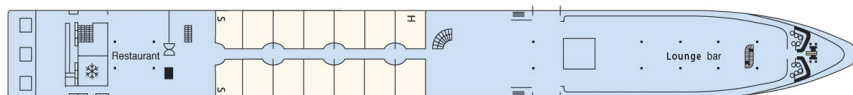

MS Lafayette - Premium (5-anchor)

The **MS Lafayette** sails on the Rhine and tributarie

Built in 2014

Length : 295 feet

Width : 32 feet

Number of cabins : 43 cabins

Capacity : 82 passengers

Onboard amenities : lounge with central bar - dining room - large sun deck with lounge chairs. Entire ship is has heating and air-conditioning (including each cabin individuelle). Wifi on board.

2-deck ship

THE CABINS

MS Lafayette

Sun deck

Upper deck

Main deck

Conveniences : All staterooms are outside with Large Panoramic windows on the upper deck. Twin beds (converting), generous closets, hair dryer, climate control, private bathroom with shower and bath products, flat screen Tv and radio, minibar, telephone, safe & space under the bed for suitcases storage.

- **Upper deck :** 14 cabins with large picture windows (11 double-occupancy cabins, 2 single cabins, 1 cabin for persons with disabilities)
- **Main deck :** 29 cabins (27 double-occupancy cabins, 2 single cabins)