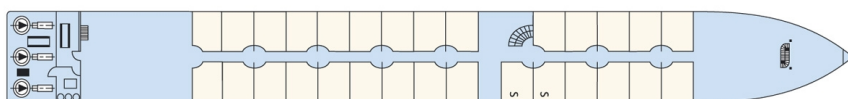

MS Lafayette - Premium (5-anchor)

The **MS Lafayette** sails on the Rhine and tributarie

Built in 2014

Length : 295 feet

Width : 32 feet

Number of cabins : 43 cabins

Capacity : 82 passengers

Onboard amenities : lounge with central bar - dining room - large sun deck with lounge chairs. Entire ship is has heating and air-conditioning (including each cabin individuelle). Wifi on board.

2-deck ship

THE CABINS

MS Lafayette

Sun deck

Upper deck

Main deck

Conveniences : All staterooms are outside with Large Panoramic windows on the upper deck. Twin beds (converting), generous closets, hair dryer, climate control, private bathroom with shower and bath products, flat screen Tv and radio, minibar, telephone, safe & space under the bed for suitcases storage.

- **Upper deck :** 14 cabins with large picture windows (11 double-occupancy cabins, 2 single cabins, 1 cabin for persons with disabilities)
- **Main deck :** 29 cabins (27 double-occupancy cabins, 2 single cabins)