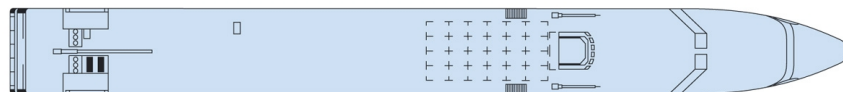

MS Lafayette - Premium (5-anchor)

The **MS Lafayette** sails on the Rhine and tributarie

Built in 2014

Length : 295 feet

Width : 32 feet

Number of cabins : 43 cabins

Capacity : 82 passengers

Onboard amenities : lounge with central bar - dining room - large sun deck with lounge chairs. Entire ship is has heating and air-conditioning (including each cabin individuelle). Wifi on board.

2-deck ship

THE CABINS

MS Lafayette

Sun deck

Upper deck

Main deck

Conveniences : All staterooms are outside with Large Panoramic windows on the upper deck. Twin beds (converting), generous closets, hair dryer, climate control, private bathroom with shower and bath products, flat screen Tv and radio, minibar, telephone, safe & space under the bed for suitcases storage.