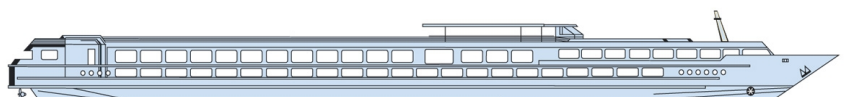

MS Lafayette - Premium (5-anchor)

The **MS Lafayette** sails on the Rhine and tributarie

Built in 2014

Length : 295 feet

Width : 32 feet

Number of cabins : 43 cabins

Capacity : 82 passengers

Onboard amenities : lounge with central bar - dining room - large sun deck with lounge chairs. Entire ship is has heating and air-conditioning (including each cabin individuelle). Wifi on board.

2-deck ship

THE CABINS

MS Lafayette

Sun deck

Upper deck

Main deck

Conveniences : All staterooms are outside with Large Panoramic windows on the upper deck. Twin beds (converting), generous closets, hair dryer, climate control, private bathroom with shower and bath products, flat screen Tv and radio, minibar, telephone, safe & space under the bed for suitcases storage.