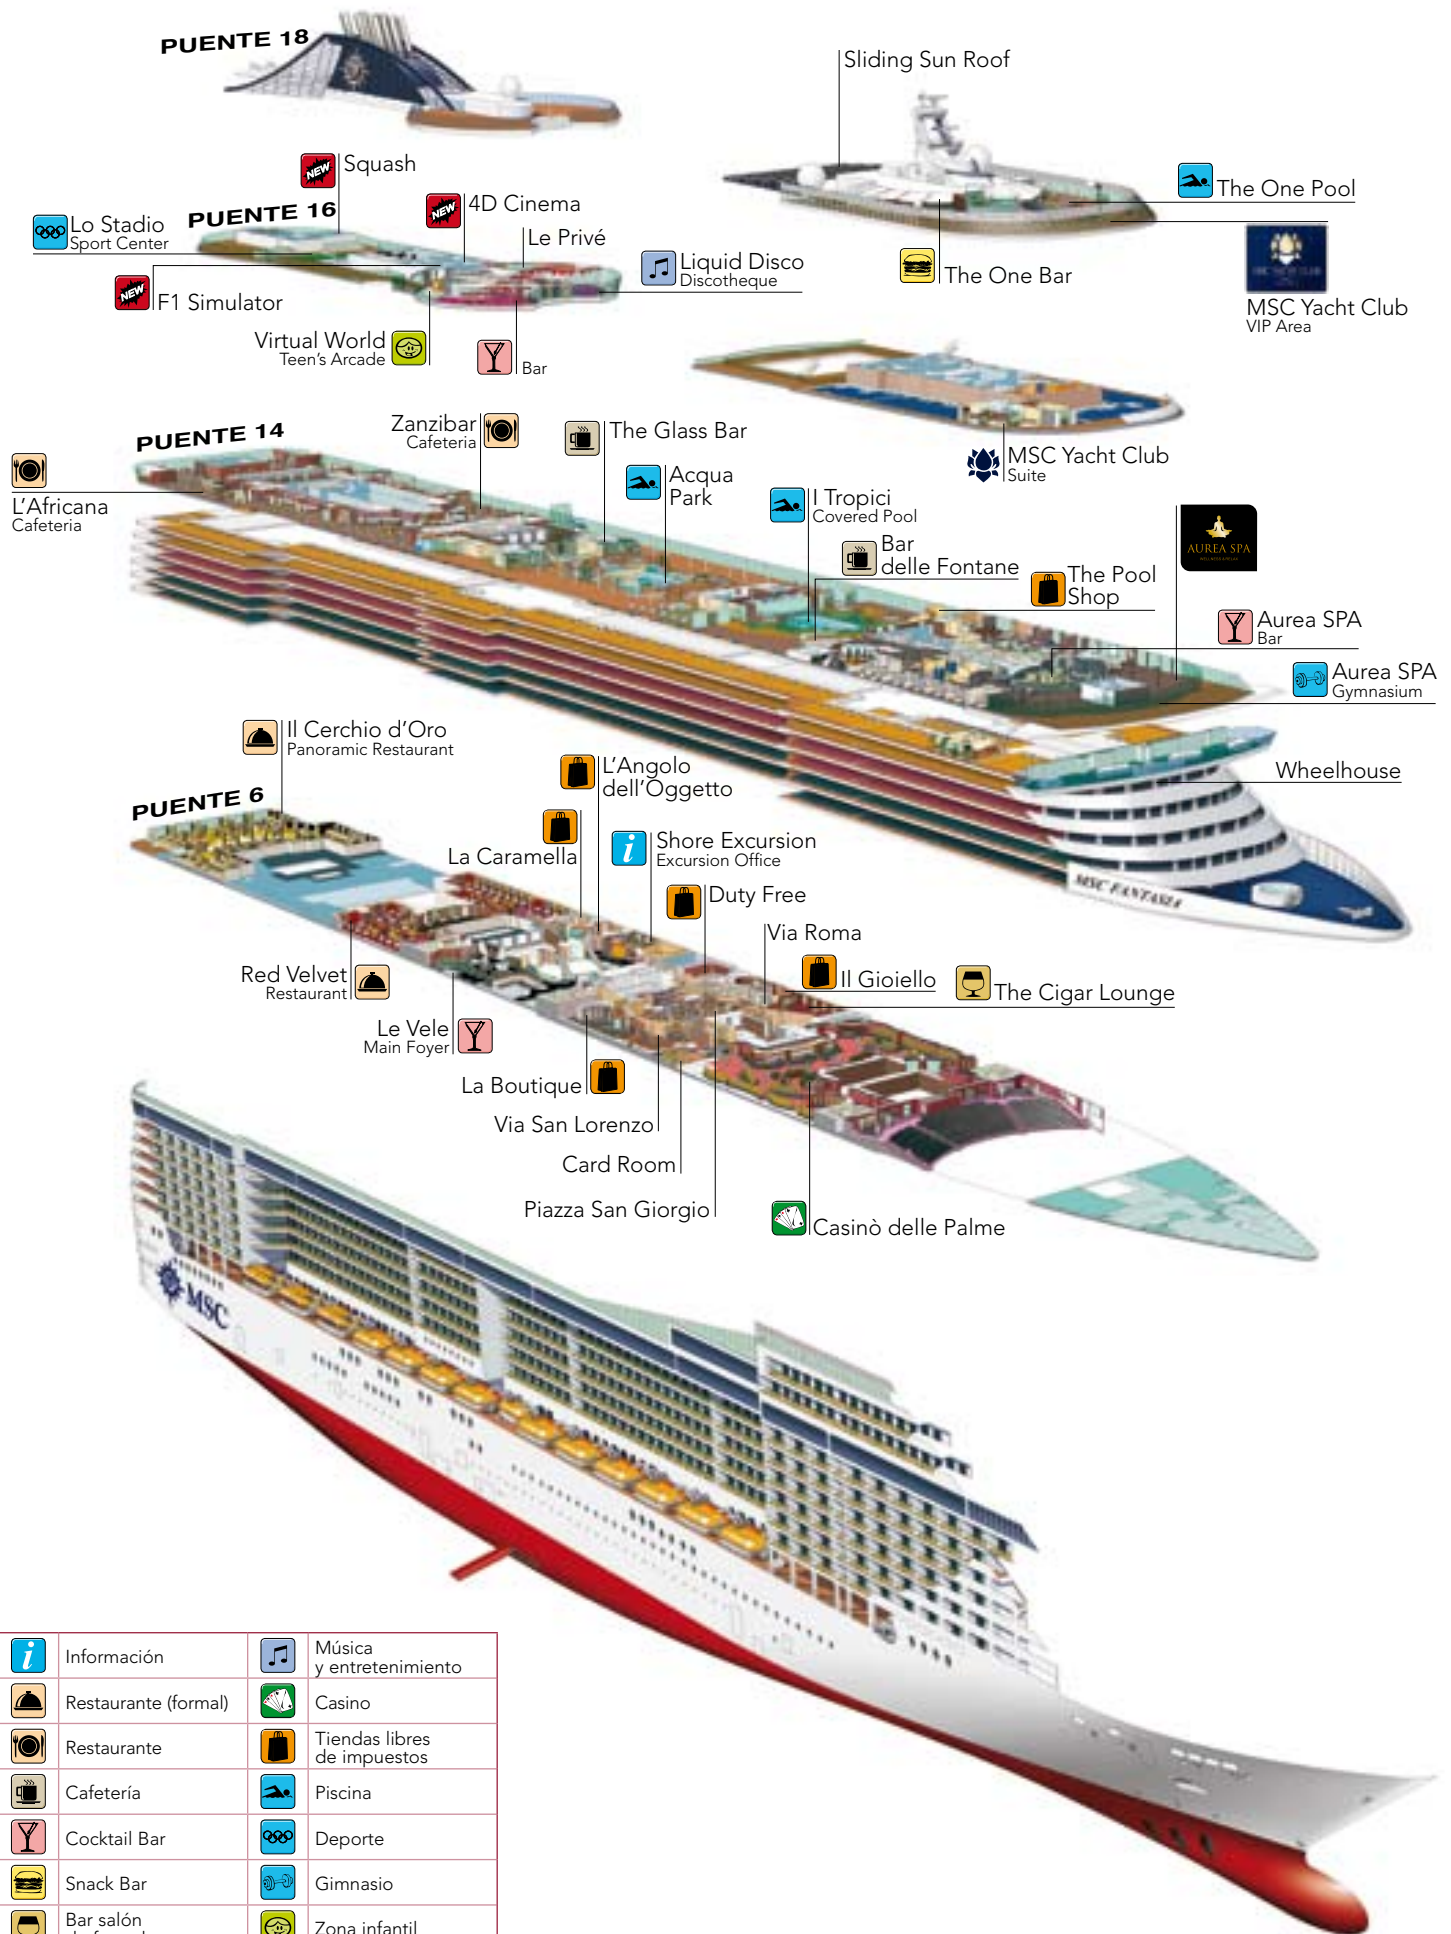

MSC Cruceros

MSC FANTASIA

PUENTE 18

Sliding Sun Roof

NEW Squash

The One Pool

Lo Stadio Sport Center

PUENTE 16

NEW 4D Cinema

Le Privé

Liquid Disco Discotheque

The One Bar

MSC Yacht Club VIP Area

NEW F1 Simulator

Virtual World Teen's Arcade

Bar

The Pool Shop

Aurea SPA Bar

Aurea SPA Gymnasium

Il Cerchio d'Oro Panoramic Restaurant

L'Angolo dell'Oggetto

Wheelhouse

PUENTE 6

La Caramella

Shore Excursion Excursion Office

Duty Free

Via Roma

Il Gioiello

The Cigar Lounge

Red Velvet Restaurant

Le Vele Main Foyer

La Boutique